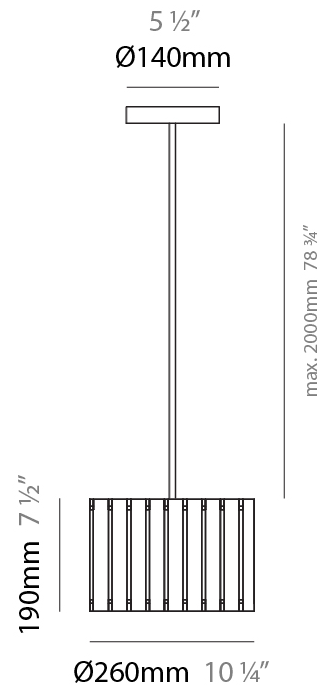

PROJECT	
TYPE	
SPECIFIER	
QUANTITY	
DATE	

LUZ OCULTA WOOD SUSPENSION

D51041- -

base number   Finish Options   Finish Options

1. To build a product code in our configurator select the specify button on the base model # product page
2. To build a manual product code on this datasheet choose from the options listed below in blue font and add the suffix to the base model #

GENERAL

Series: Luz Oculta

Subseries: Luz Oculta Wood

Partner: Fambuena

Division: Design

Installation: Suspension

Product Type: Pendant

Mounting Location: Ceiling

Light Distribution: Direct / Indirect

PHYSICAL

Shape: Rectangle

Diameter (mm): 260

Diameter (in): 10 ¼

Height (mm): 190

Height (in): 7 ½

Fixture Finish: [DOW / NAT](#)

Holder Finish: BRA / BRZ

Fixture Material: Metal / Wood

Primary Material: Wood

Cable Details: Cable length 2000mm / 79"

ELECTRICAL

Number of Lamps: 1

Lamp Type: LED Retrofit

Lamp Shape: A19

Bulb Included: Bulb Not Included

Max. Wattage Per Lamp (W): 4

Lamp Base: E26

Input Voltage (V): 120

Upon Request: 277Vac / GU24

LED

OPTICAL

RATINGS AND CERTIFICATIONS

Certified By: Certified for North American Standards

IP rating: IP20