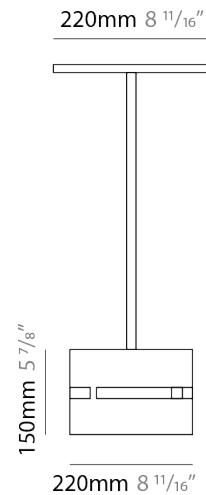

PROJECT _____
TYPE _____
SPECIFIER _____
QUANTITY _____
DATE _____

LUZ OCULTA METAL SUSPENSION

D51032-

base number   Finish
Options

1. To build a product code in our configurator select the specify button on the base model # product page
2. To build a manual product code on this datasheet choose from the options listed below in blue font and add the suffix to the base model #

GENERAL

Series: Luz Oculta
Subseries: Luz Oculta Metal
Partner: Fambuena
Division: Design
Installation: Suspension
Product Type: Pendant
Mounting Location: Ceiling
Light Distribution: Direct / Indirect

PHYSICAL

Shape: Rectangle
Diameter (mm): 220
Diameter (in): 8 ¹¹/₁₆
Height (mm): 150
Height (in): 5 ⁷/₈
Fixture Finish: [BRA](#) / [BRZ](#) / [ABR](#)
Fixture Material: Metal
Cable Details: Cable length 2000mm / 79"

ELECTRICAL

Number of Lamps: 1
Lamp Type: LED Retrofit
Lamp Shape: A19
Bulb Included: Bulb Not Included
Max. Wattage Per Lamp (W): 5
Lamp Base: E26
Input Voltage (V): 120
Upon Request: 277Vac / GU24

LED

OPTICAL

RATINGS AND CERTIFICATIONS

Certified By: Certified for North American Standards
IP rating: IP20