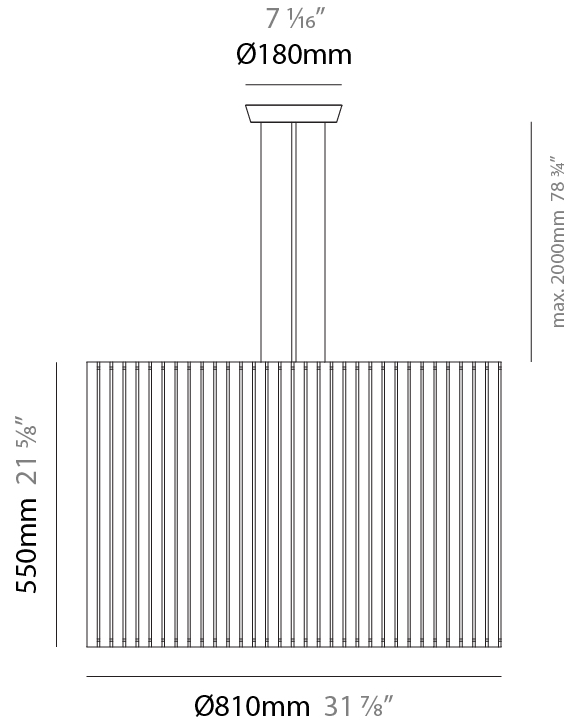

LUZ OCULTA WOOD SUSPENSION

D51035- -

base number   Finish Options   Finish Options

1. To build a product code in our configurator select the specify button on the base model # product page
2. To build a manual product code on this datasheet choose from the options listed below in blue font and add the suffix to the base model #

GENERAL

Series: Luz Oculta
Subseries: Luz Oculta Wood
Partner: Fambuena
Division: Design
Installation: Suspension
Product Type: Pendant
Mounting Location: Ceiling
Light Distribution: Direct / Indirect

PHYSICAL

Shape: Rectangle
Diameter (mm): 810
Diameter (in): 31 7/8
Height (mm): 550
Height (in): 21 5/8
Fixture Finish: DOW / NAT
Holder Finish: BRA / BRZ
Fixture Material: Metal / Wood
Primary Material: Wood
Cable Details: Cable length 2000mm / 79"

ELECTRICAL

Number of Lamps: 3
Lamp Type: LED Retrofit
Lamp Shape: A19
Bulb Included: Bulb Not Included
Total Output Wattage (W): 36
Max. Wattage Per Lamp (W): 12
Lamp Base: E26
Input Voltage (V): 120
Upon Request: 277Vac / GU24

LED

OPTICAL

RATINGS AND CERTIFICATIONS

Certified By: Certified for North American Standards
IP rating: IP20